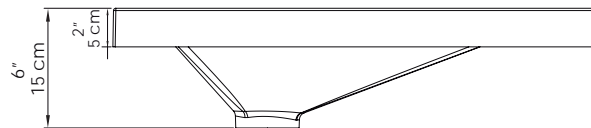

VISTA LATERAL / LATERAL VIEW