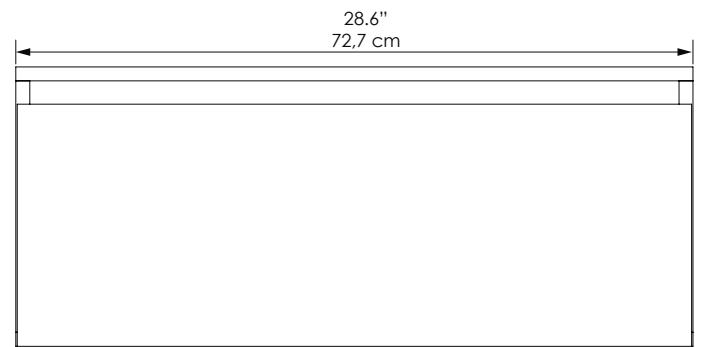

VISTA FRONTAL / FRONT VIEW